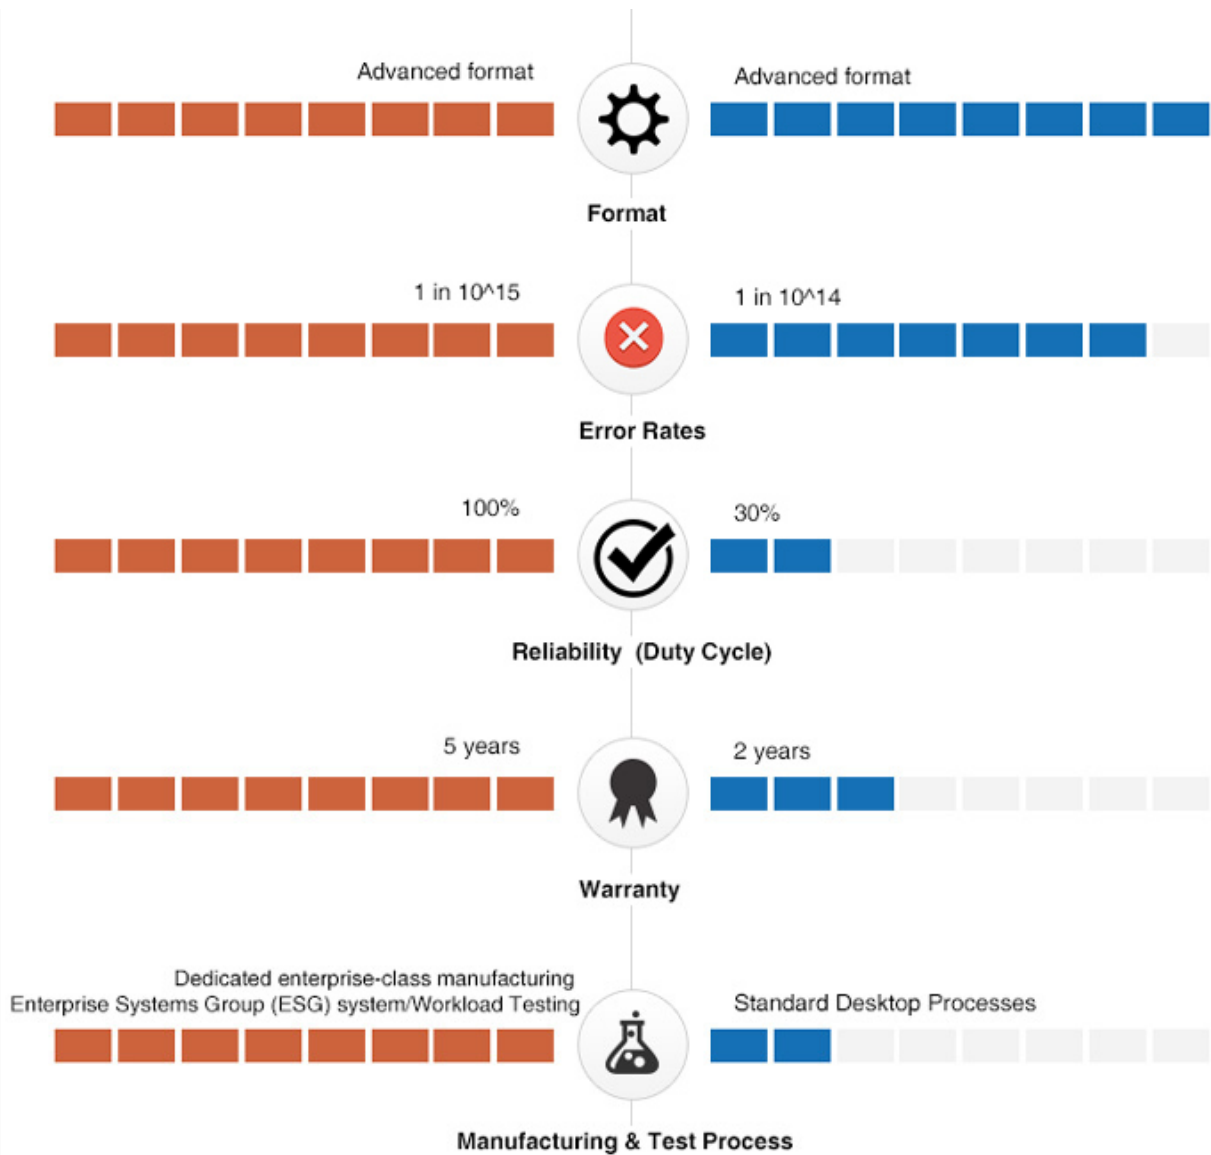

Datacenter Vs Desktop HDD

Now, simply choose the hard drives that matches best as per your application.

Datacenter Performance HDD

Desktop Hard Drives

For more info mail to: wdindia@wdc.com

Copyright © 2015 Western Digital Technologies, Inc. All rights reserved